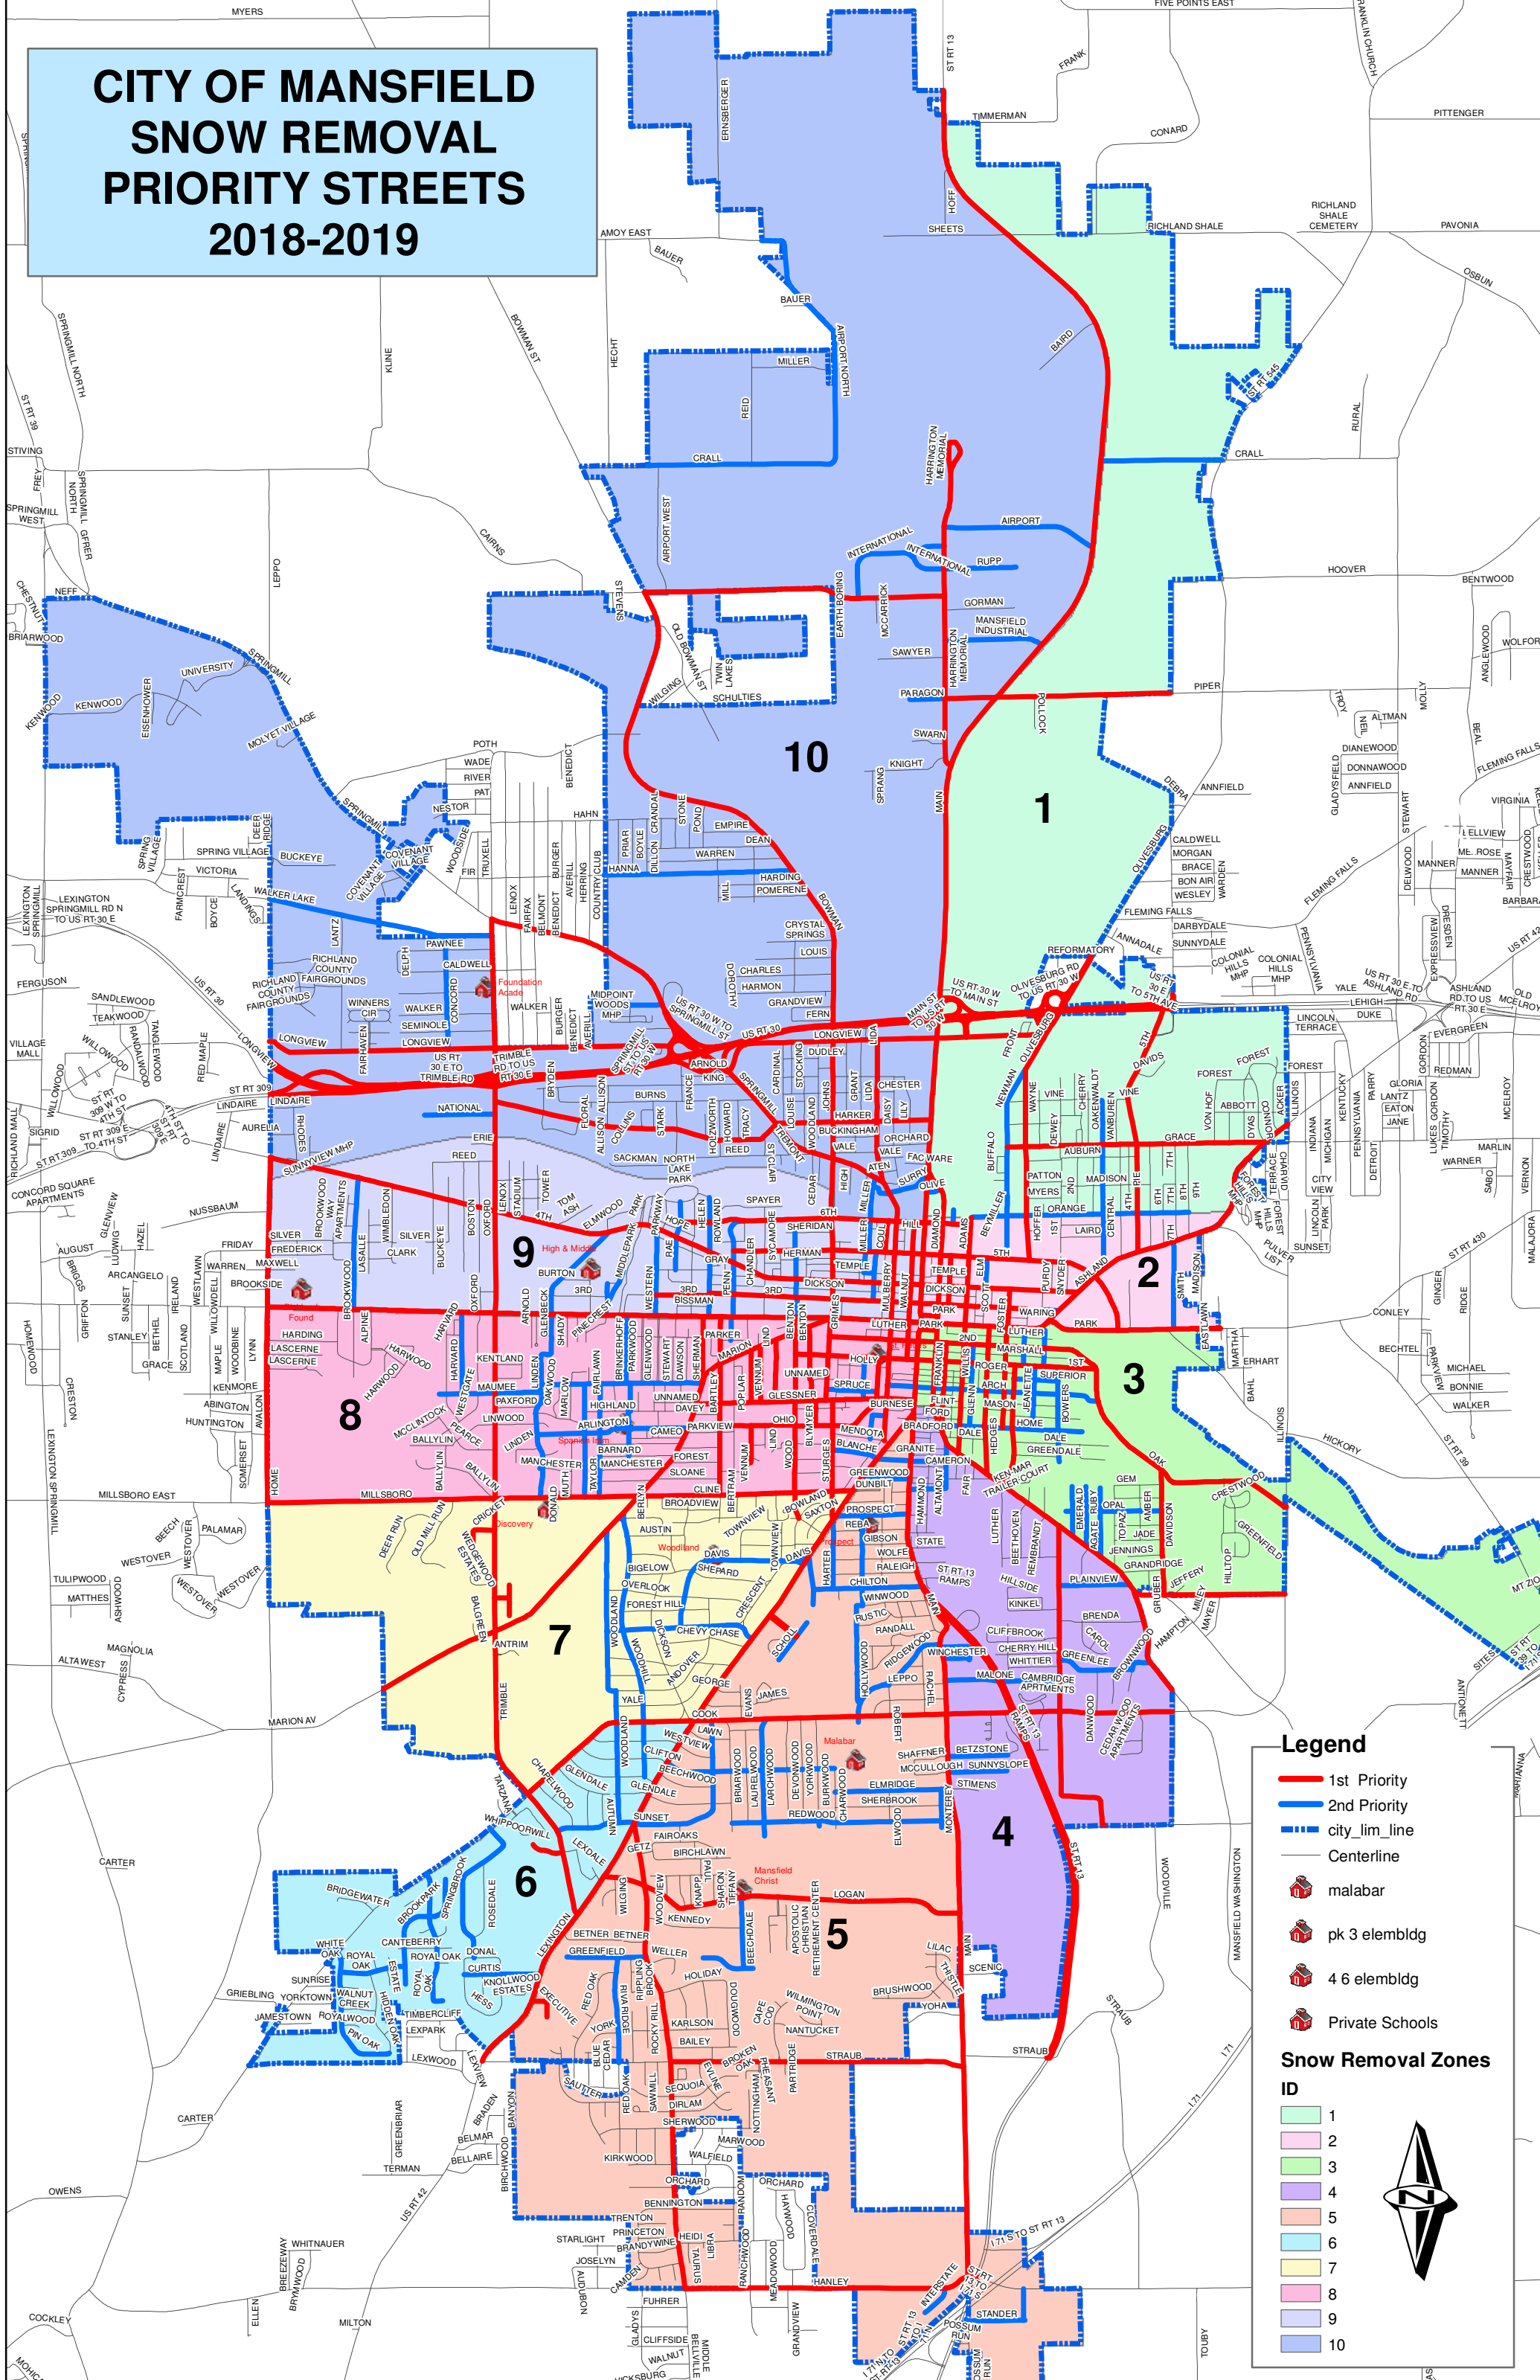

CITY OF MANSFIELD SNOW REMOVAL PRIORITY STREETS 2018-2019

Legend

- 1st Priority
- 2nd Priority
- - - city_lim_line
- Centerline
- malabar
- pk 3 elemldg
- 4 6 elemldg
- Private Schools

Snow Removal Zones

ID

- 1
- 2
- 3
- 4
- 5
- 6
- 7
- 8
- 9
- 10