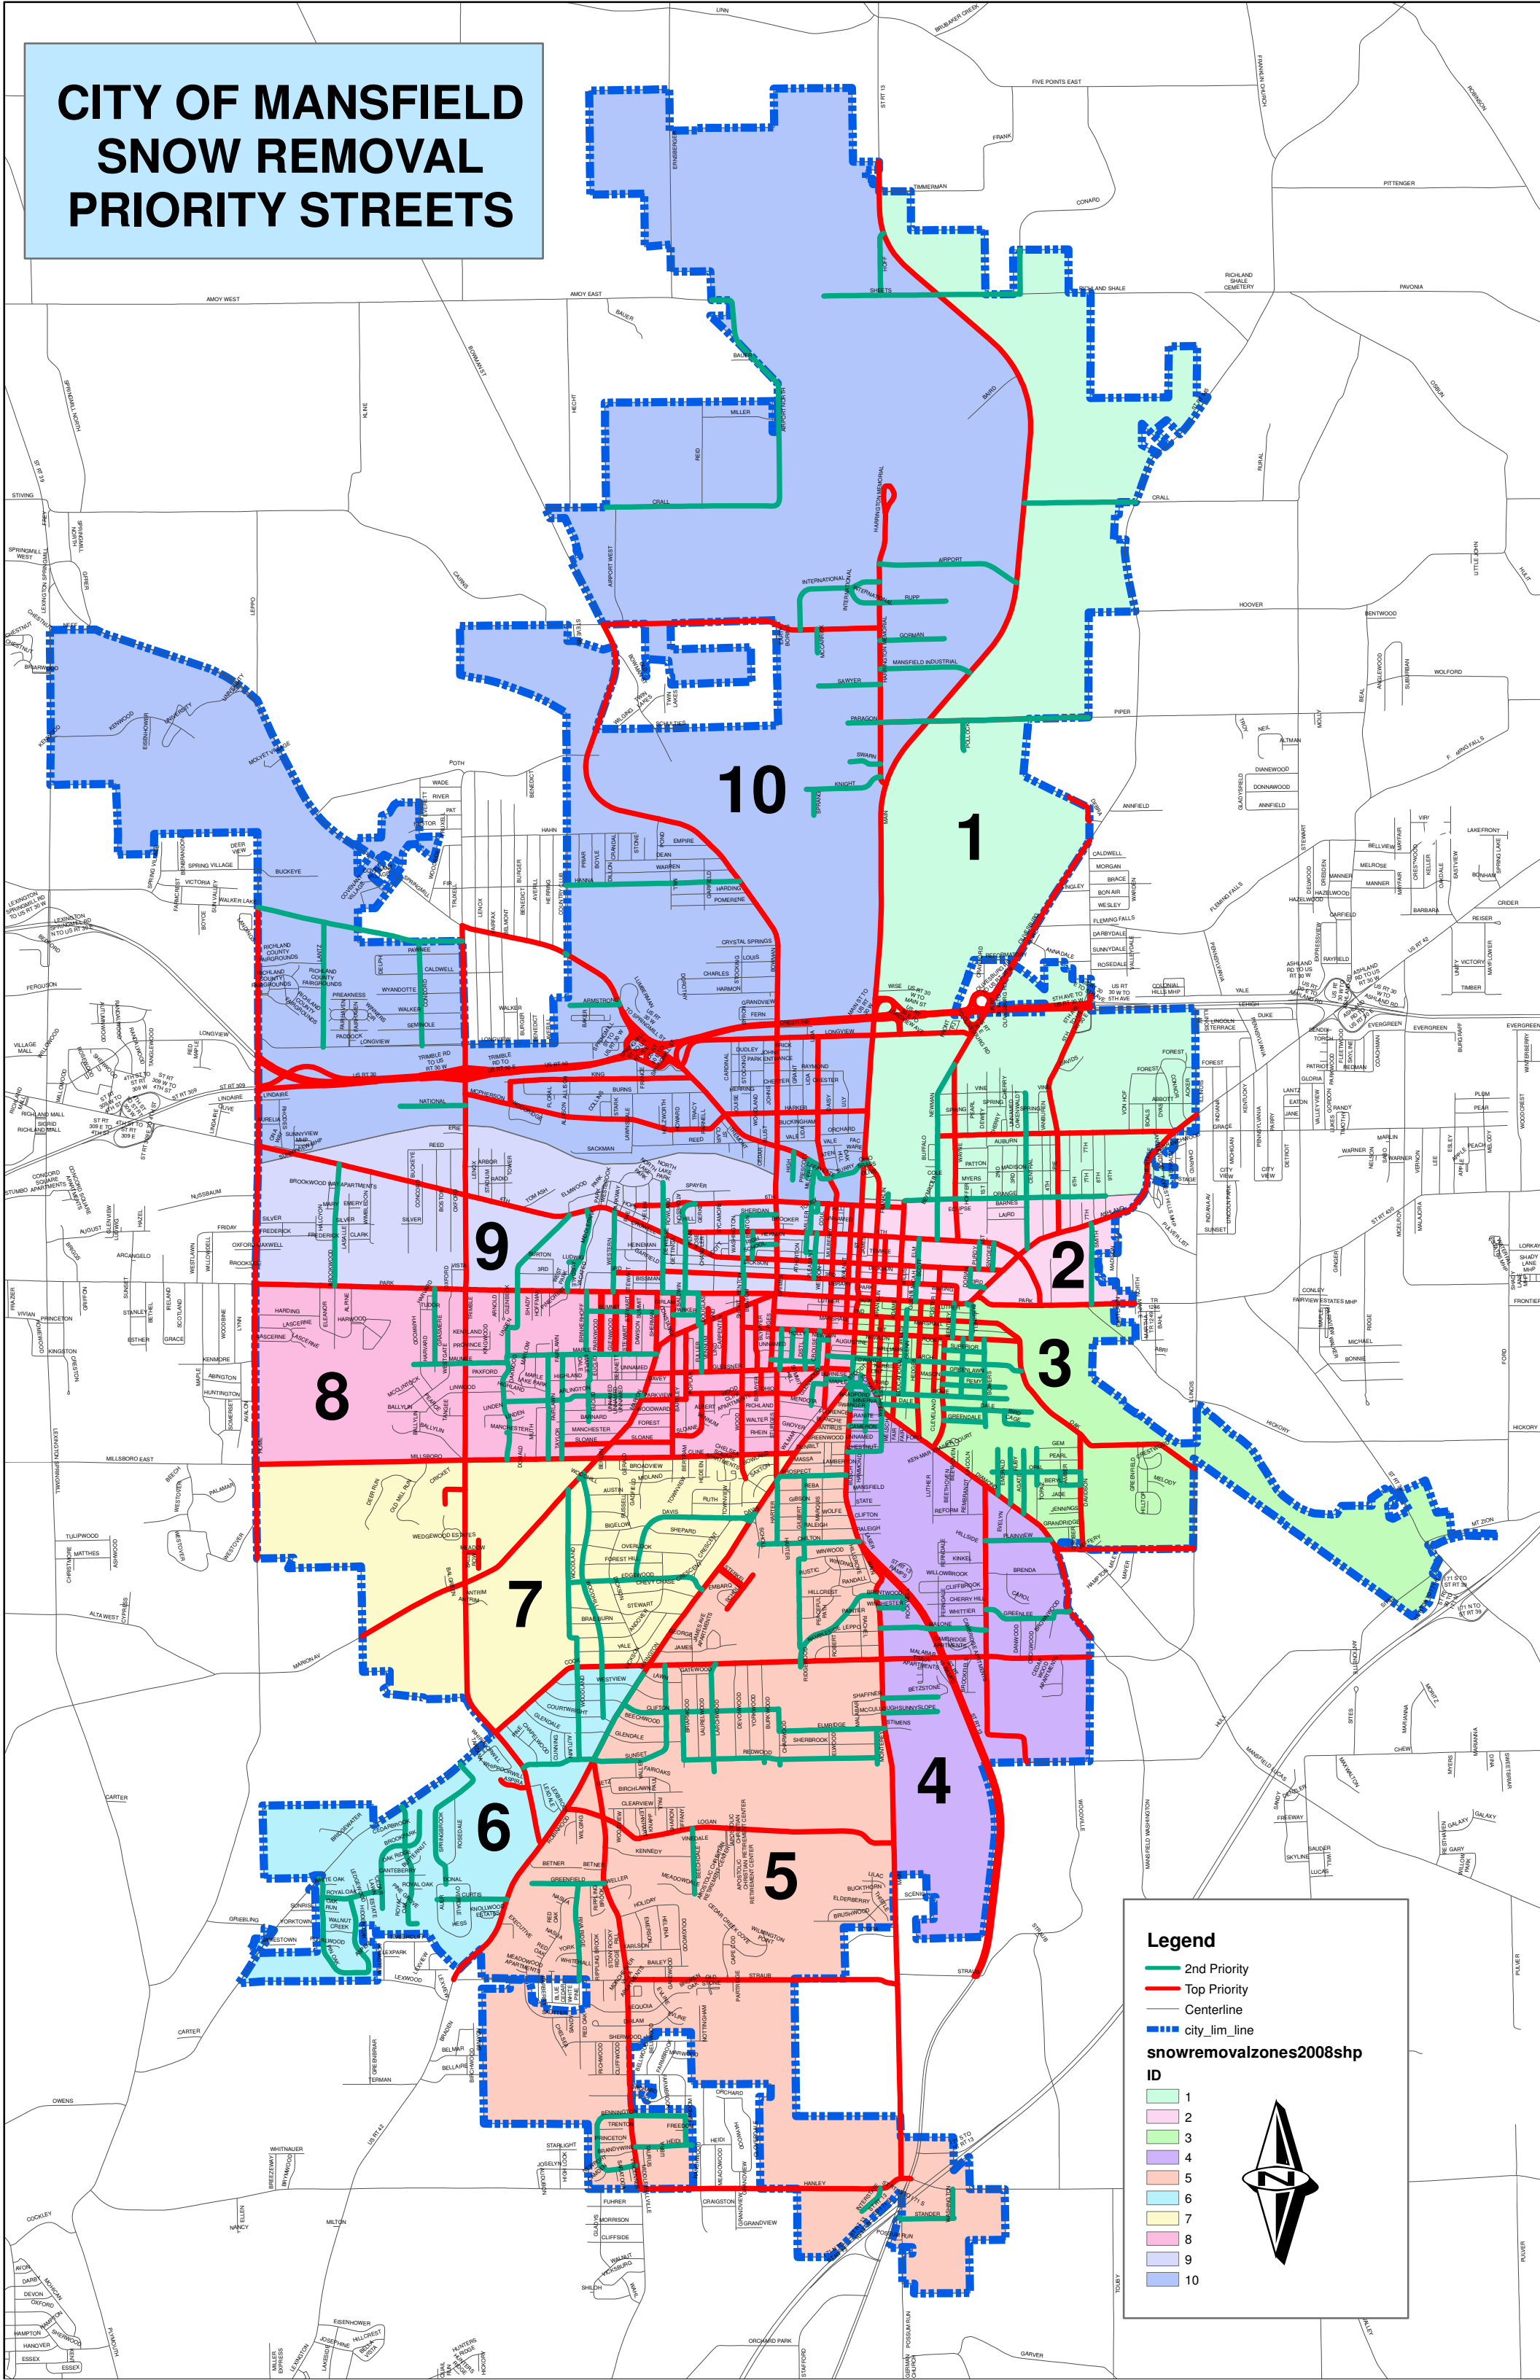

# CITY OF MANSFIELD SNOW REMOVAL PRIORITY STREETS

### Legend

- 2nd Priority
- Top Priority
- - - Centerline
- - - city\_jim\_line

### snowremovalzones2008shp

#### ID

- 1
- 2
- 3
- 4
- 5
- 6
- 7
- 8
- 9
- 10